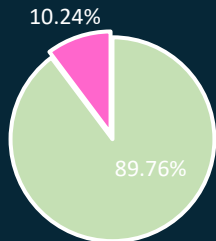

The **2022** Club Audit

Focus on Female Growth

Girls' teams up 26% since 2021 (70% since 2013)

Women's teams up 28% since 2021 (87% since 2013)

The 2022 Club Audit

Focus on diversity

Clubs' reported 130 members identifying as LGBTQ+ with 32 clubs asking for specific support

Proportion of Male v Female Participation,...

Female v Male playing proportion 2022

Women & Men on Club Committees, 2022

Boys & Girls 2013

Total Boys & Girls 2021

Total Boys & Girls 2022