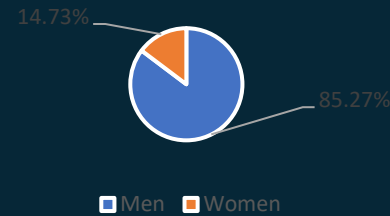

The **2022** Club Audit

Focus on Female Growth

Girls' teams up 26% since 2021 (70% since 2013)

Women's teams up 28% since 2021 (87% since 2013)

The 2022 Club Audit

Focus on diversity

Clubs' reported 130 members identifying as LGBTQ+ with 32 clubs asking for specific support

Proportion of Male v Female Participation,...

Female v Male playing proportion 2022

Women & Men on Club Committees, 2022

Boys & Girls 2013

Total Boys & Girls 2021

Total Boys & Girls 2022