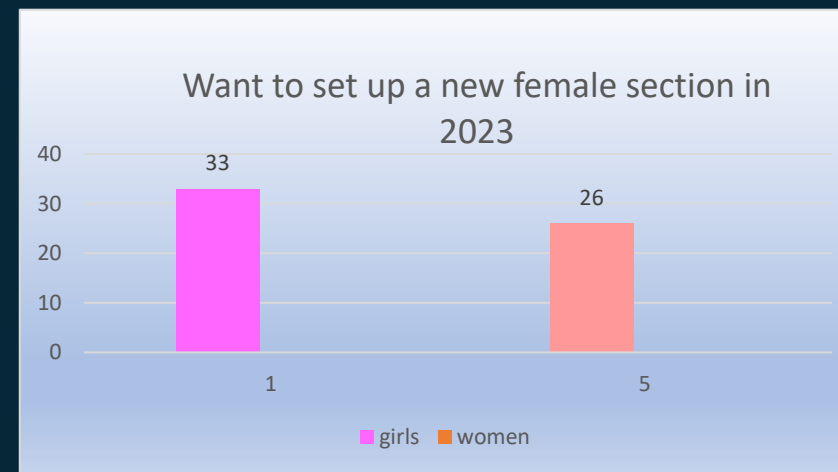

The **2022** Club Audit

Focus on Female Growth

Girls' teams up 26% since 2021 (70% since 2013)

Women's teams up 28% since 2021 (87% since 2013)

The 2022 Club Audit

Focus on diversity

Clubs' reported 130 members identifying as LGBTQ+ with 32 clubs asking for specific support

Proportion of Male v Female Participation,...

Female v Male playing proportion 2022

Women & Men on Club Committees, 2022

Boys & Girls 2013

Total Boys & Girls 2021

Total Boys & Girls 2022