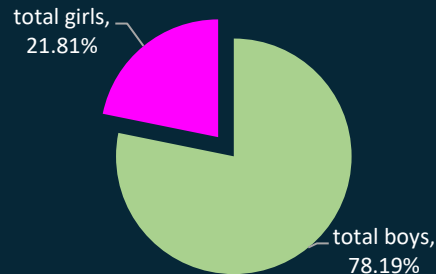

The **2022** Club Audit

Focus on Female Growth

Girls' teams up 26% since 2021 (70% since 2013)

Women's teams up 28% since 2021 (87% since 2013)

The 2022 Club Audit

Focus on diversity

Clubs' reported 130 members identifying as LGBTQ+ with 32 clubs asking for specific support

Proportion of Male v Female Participation,...

Female v Male playing proportion 2022

Women & Men on Club Committees, 2022

Boys & Girls 2013

Total Boys & Girls 2021

Total Boys & Girls 2022