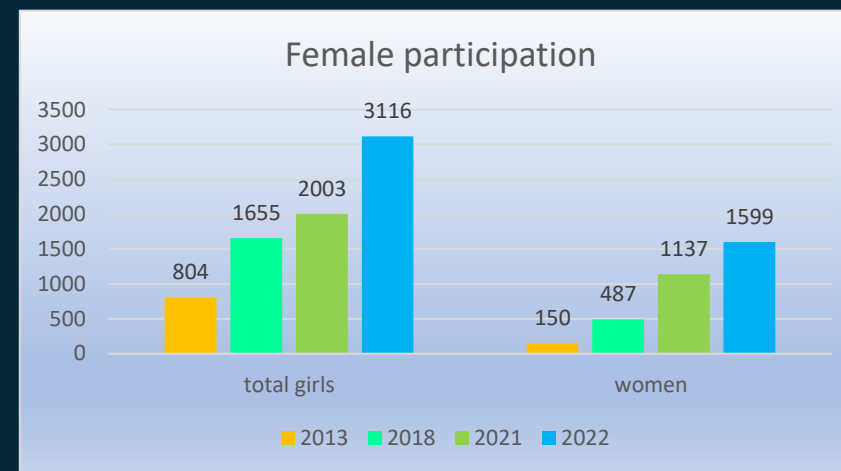

The **2022** Club Audit

Focus on Female Growth

Girls' teams up 26% since 2021 (70% since 2013)

Women's teams up 28% since 2021 (87% since 2013)

The 2022 Club Audit

Focus on diversity

Clubs' reported 130 members identifying as LGBTQ+ with 32 clubs asking for specific support

Proportion of Male v Female Participation,...

Female v Male playing proportion 2022

Women & Men on Club Committees, 2022

Boys & Girls 2013

Total Boys & Girls 2021

Total Boys & Girls 2022