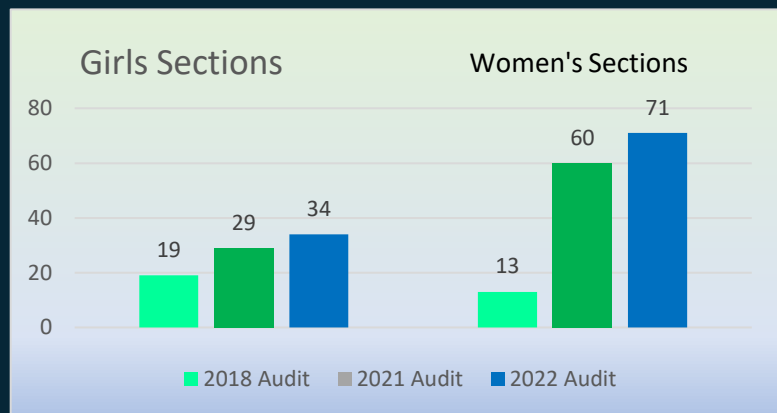

The **2022** Club Audit

Focus on Female Growth

Girls' teams up 26% since 2021 (70% since 2013)

Women's teams up 28% since 2021 (87% since 2013)

The 2022 Club Audit

Focus on diversity

Clubs' reported 130 members identifying as LGBTQ+ with 32 clubs asking for specific support

Proportion of Male v Female Participation,...

Female v Male playing proportion 2022

Women & Men on Club Committees, 2022

Boys & Girls 2013

Total Boys & Girls 2021

Total Boys & Girls 2022