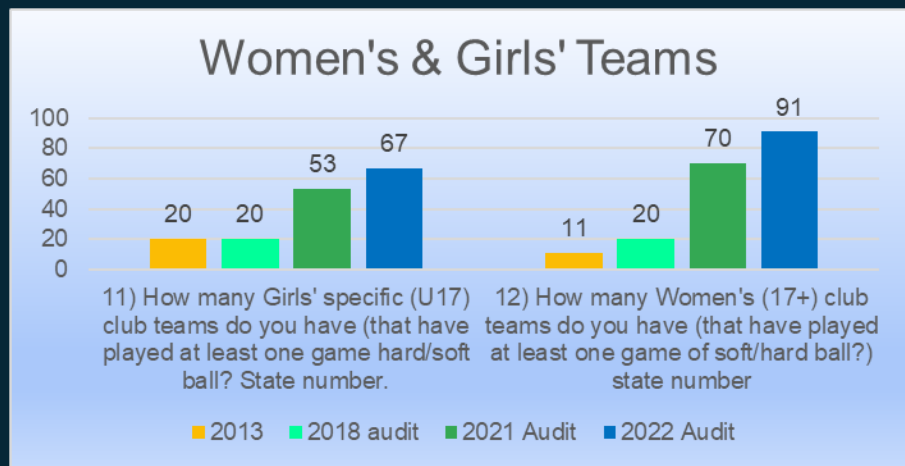

The **2022** Club Audit

Focus on Female Growth

Girls' teams up 26% since 2021 (70% since 2013)

Women's teams up 28% since 2021 (87% since 2013)

The 2022 Club Audit

Focus on diversity

Clubs' reported 130 members identifying as LGBTQ+ with 32 clubs asking for specific support

Proportion of Male v Female Participation,...

Female v Male playing proportion 2022

Women & Men on Club Committees, 2022

Boys & Girls 2013

Total Boys & Girls 2021

Total Boys & Girls 2022