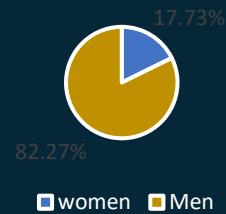

The **2022** Club Audit

Focus on Female Growth

Girls' teams up 26% since 2021 (70% since 2013)

Women's teams up 28% since 2021 (87% since 2013)

The 2022 Club Audit

Focus on diversity

Clubs' reported 130 members identifying as LGBTQ+ with 32 clubs asking for specific support

Proportion of Male v Female Participation,...

Female v Male playing proportion 2022

Women & Men on Club Committees, 2022

Boys & Girls 2013

Total Boys & Girls 2021

Total Boys & Girls 2022