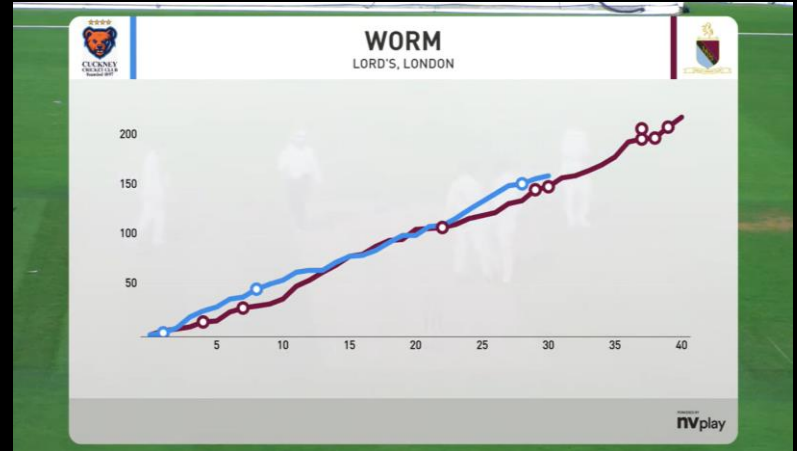

Match Summary

Score Overlay

Manhattan

Run Rate

Worm

**Generate Highlights Package** ✕

**Video Source**

Match