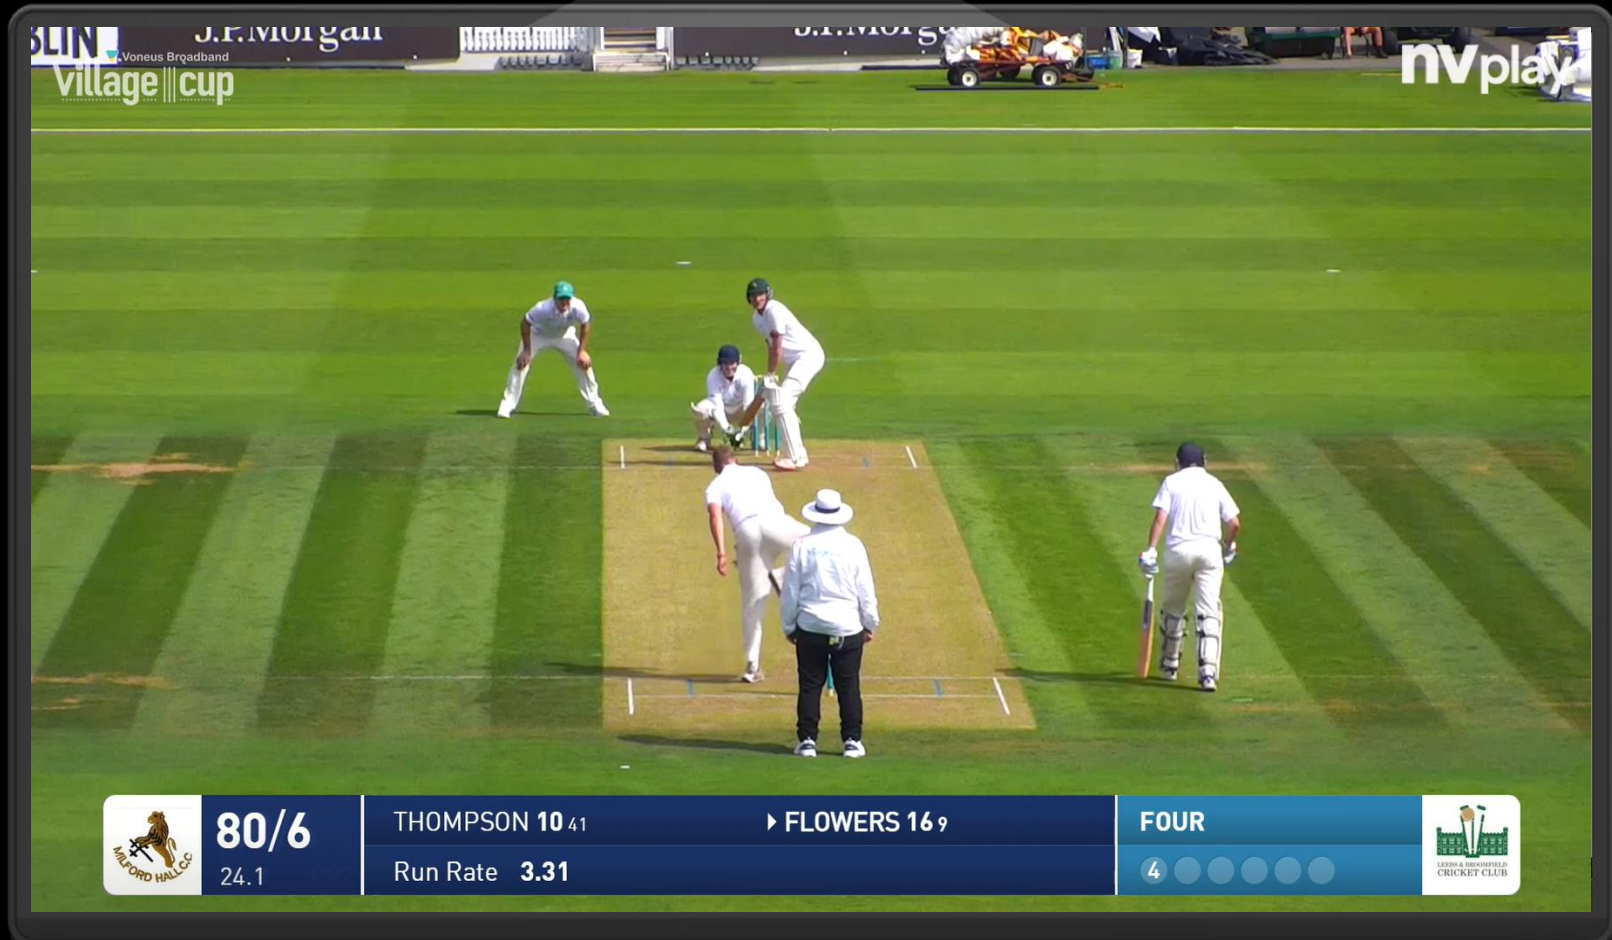

Broadcast grade live streaming, straight out of the box.

(CLICK ON LINK TO SEE EXAMPLE)