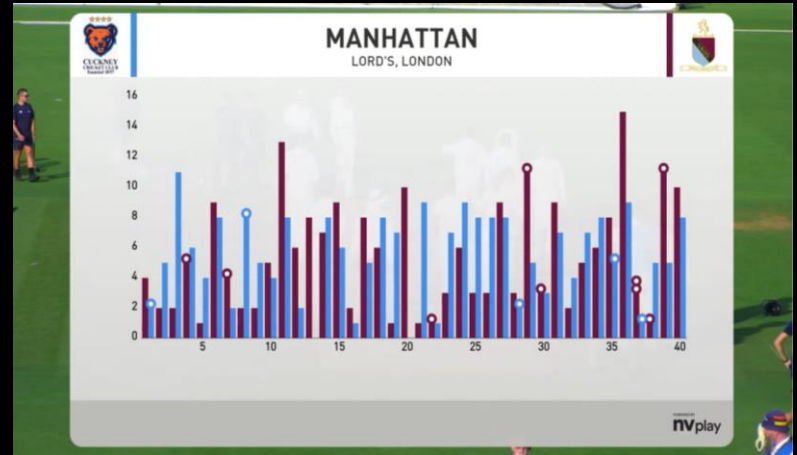

Partnerships

BEXLEY CC 1ST XI		40 Overs		219/9	
BASEY	10 28	WORRALL	3-30	8	
STIDDARD	0* 0	N KEAST	2-22	3	
TURNER	0 0	TILLCOCK	2-34	8	
HALEY	10 15	PORTER	1-24	8	

Innings Break - Cuckney won the toss and elected to bowl

Match Summary

Score Overlay

Manhattan

Run Rate

Worm

**Generate Highlights Package** ✕

**Video Source**

Match